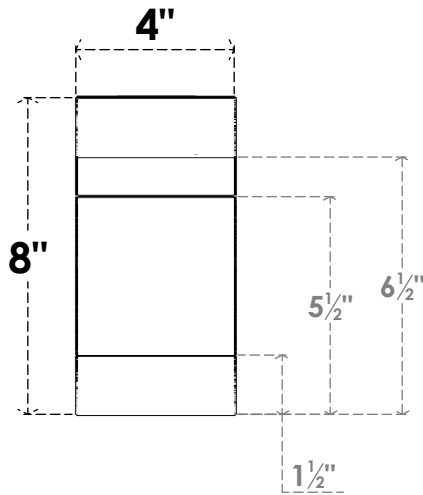

ITEM NUMBER: RFTURO040X08000X32000X008NEB00RCPR

4"W X 8"H X 32"L TIMBERTHANE ROUGH CEDAR NEW BRIGHTON FAUX WOOD OPEN RAFTER TAIL, 8"L END, PRIMED TAN **32"**

SIDE PROFILE

FRONT PROFILE

ISOMETRIC

GENERATED DATE : 03/02/2023