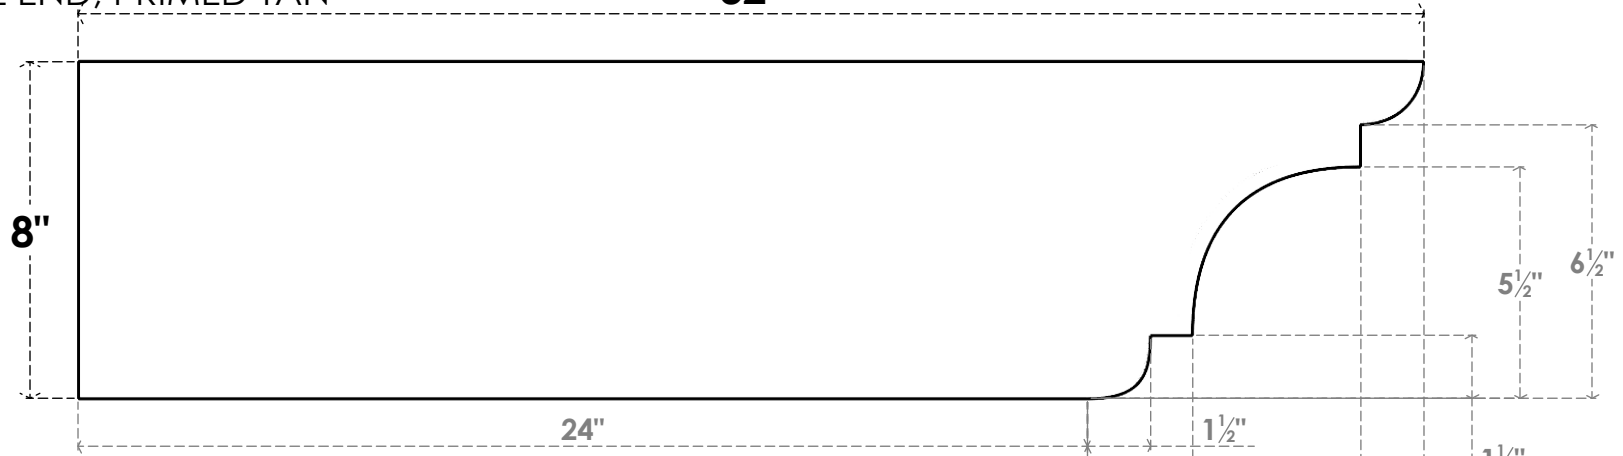

ITEM NUMBER: RFTURO040X08000X32000X008NEB00RCPR

4"W X 8"H X 32"L TIMBERTHANE ROUGH CEDAR NEW BRIGHTON FAUX WOOD OPEN RAFTER TAIL, 8"L END, PRIMED TAN **32"**

SIDE PROFILE

FRONT PROFILE

ISOMETRIC

GENERATED DATE : 03/02/2023