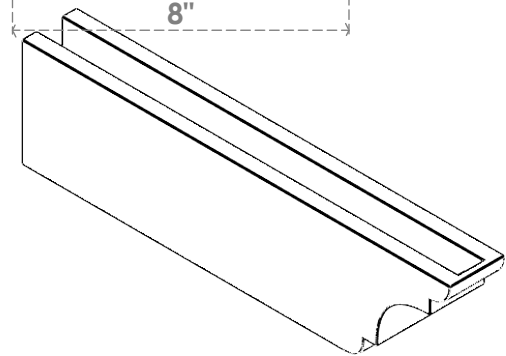

ITEM NUMBER: RFTURO040X08000X32000X008NEB00RCPR

4"W X 8"H X 32"L TIMBERTHANE ROUGH CEDAR NEW BRIGHTON FAUX WOOD OPEN RAFTER TAIL, 8"L END, PRIMED TAN **32"**

SIDE PROFILE

FRONT PROFILE

ISOMETRIC

GENERATED DATE : 03/02/2023